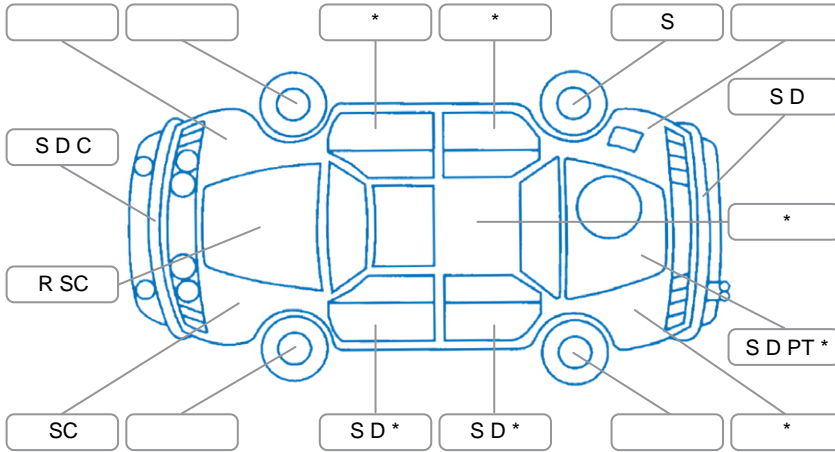

Report ID:	28,043,367	Version:	3
Created:	24 Apr 2026		

Make:	Mitsubishi	Model:	Triton
Body Style:	Utility	Year:	2021
Rego No.:	NHT15	Rego Expiry:	24 May 2026
WoF Expiry:	07 Mar 2026	Odometer:	114,974 Kms
Good No.:	28043367	VIN:	MMAJLKL10MH009244
Next Service:	123000	Service History:	Yes

**Key**

S = Scratch    R = Rust    C = Crack    \* = Decals    W = Significant scuffs  
 D = Dent    PT = Paint defect    P = Pin dent    SC = Stone Chips

Note: some defects and blemishes may not be displayed in the diagram

**Under Carriage and Under Bonnet Inspection Comments**

Left running board support bend

**Interior Comments**

Seats:	Good
Carpets:	Good
Panels:	Good
Dashboard:	Good

**General Comments**

Canopy has not been tested for weather tightness.