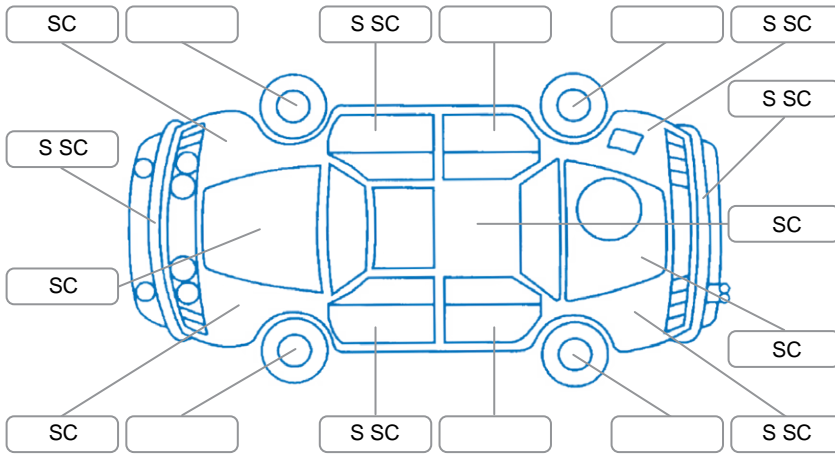

Report ID:	28,042,827	Version:	1
Created:	25 Mar 2026		

Make:	Toyota	Model:	Tercel
Body Style:	Hatchback	Year:	1998
Rego No.:	EWU60	Rego Expiry:	11 Sep 2026
WoF Expiry:	08 Oct 2026	Odometer:	82,003 Kms
Good No.:	28042827	VIN:	7A8H6130707355547
Next Service:	92003	Service History:	No

### Key

S = Scratch    R = Rust    C = Crack    \* = Decals    W = Significant scuffs  
 D = Dent    PT = Paint defect    P = Pin dent    SC = Stone Chips

Note: some defects and blemishes may not be displayed in the diagram