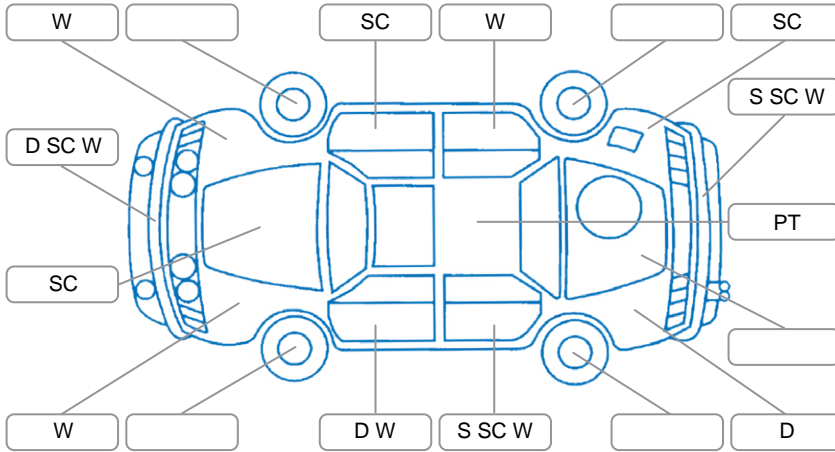

Report ID:	28,042,804	Version:	2
Created:	21 Apr 2026		

Make:	Toyota	Model:	Alphard
Body Style:	Wagon	Year:	2008
Rego No.:	MTP809	Rego Expiry:	30 Oct 2026
WoF Expiry:	01 Apr 2027	Odometer:	156,907 Kms
Good No.:	28042804	VIN:	7AT0H64EX19013989
Next Service:	No Tag	Service History:	No

Key

S = Scratch R = Rust C = Crack * = Decals W = Significant scuffs
 D = Dent PT = Paint defect P = Pin dent SC = Stone Chips

Note: some defects and blemishes may not be displayed in the diagram

Body Inspection Comments

Conditions During Body Inspection

Wet

Under Carriage and Under Bonnet Inspection Comments

Interior Comments

Seats:	Good
Carpets:	Good
Panels:	water getting in behind panels
Dashboard:	Good

General Comments