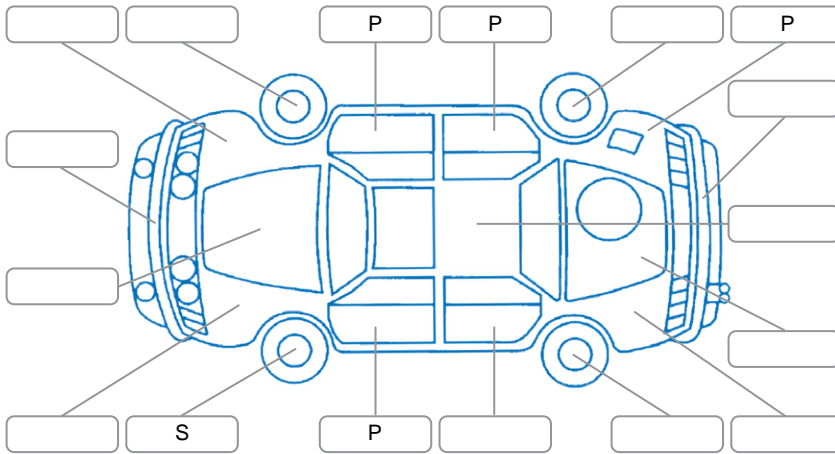

Report ID:	28,042,756	Version:	2
Created:	27 Mar 2026		

Make:	Mazda	Model:	Biante
Body Style:	Wagon	Year:	2011
Rego No.:	NSA308	Rego Expiry:	19 Sep 2026
WoF Expiry:	06 Apr 2027	Odometer:	98,657 Kms
Good No.:	28042756	VIN:	7AT0C145X20221733
Next Service:	108, 627 Kms	Service History:	No

Key
 S = Scratch R = Rust C = Crack * = Decals W = Significant scuffs
 D = Dent PT = Paint defect P = Pin dent SC = Stone Chips

Note: some defects and blemishes may not be displayed in the diagram

Body Inspection Comments