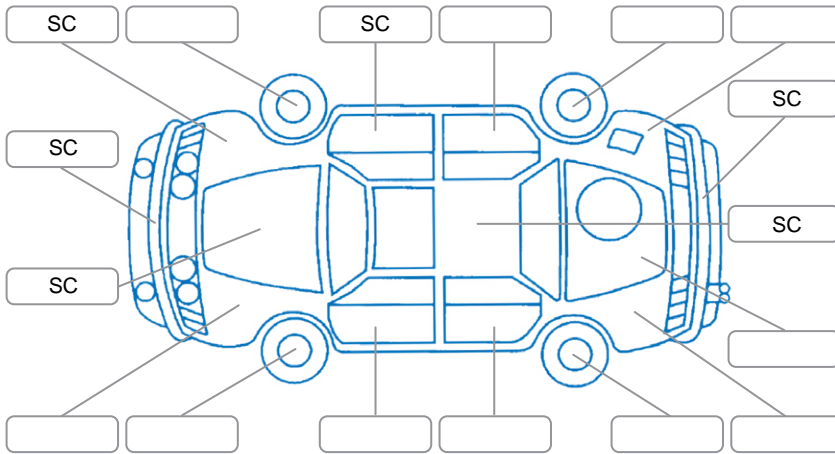

Report ID:	28,042,411	Version:	3
Created:	25 Mar 2026		

Make:	Ford	Model:	Ranger
Body Style:	Utility	Year:	2019
Rego No.:	MCG68	Rego Expiry:	16 Apr 2026
WoF Expiry:	15 Oct 2026	Odometer:	141,879 Kms
Good No.:	28042411	VIN:	MPBUMFF50KX210987
Next Service:	151,000 Kms	Service History:	Yes

Key
 S = Scratch R = Rust C = Crack * = Decals W = Significant scuffs
 D = Dent PT = Paint defect P = Pin dent SC = Stone Chips

Note: some defects and blemishes may not be displayed in the diagram

Body Inspection Comments

Drivers inner sill worn.

Conditions During Body Inspection Dry

Under Carriage and Under Bonnet Inspection Comments

Interior Comments

Seats:	Average
Carpets:	Average
Panels:	Average
Dashboard:	Good

General Comments