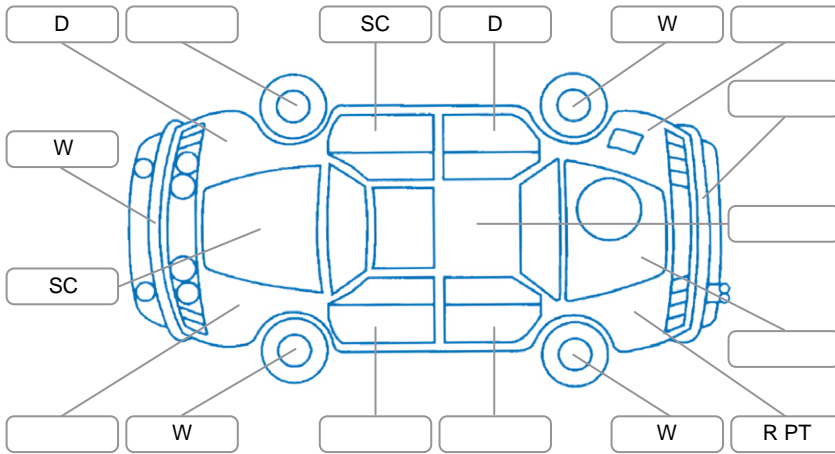

Key
 S = Scratch R = Rust C = Crack * = Decals W = Significant scuffs
 D = Dent PT = Paint defect P = Pin dent SC = Stone Chips

Note: some defects and blemishes may not be displayed in the diagram

Body Inspection Comments

Conditions During Body Inspection: Dry

Under Carriage and Under Bonnet Inspection Comments

Interior Comments

Seats:	Good
Carpets:	Good
Panels:	Good
Dashboard:	Good

General Comments

Partial service history

Road Conditions During Test Drive	Dry		
Engine Timing Mechanism	Timing Chain		
Evidence of Cam Belt Replacement	<input type="checkbox"/> Yes	<input type="checkbox"/> No	Kms
Inspected by:	Sione Mae		
Published by:	Bruce Screaton		
Inspection Date:	11 Mar 2026		