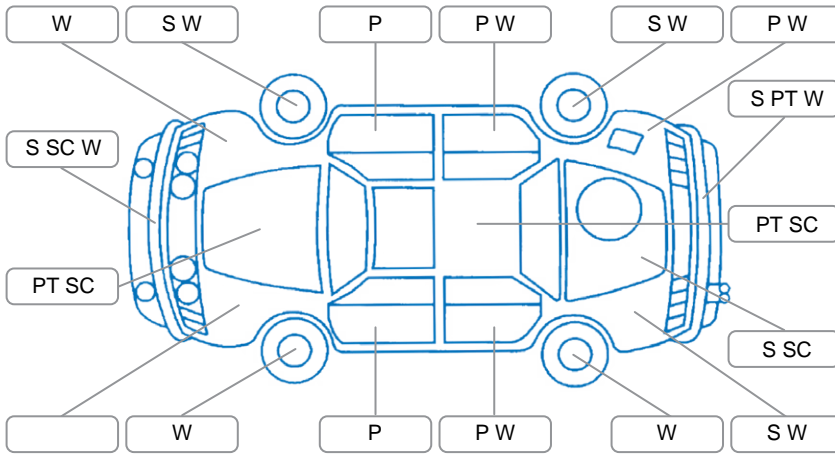

Report ID:	28,042,165	Version:	2
Created:	07 May 2026		

Make:	Mazda	Model:	Atenza
Body Style:	Hatchback	Year:	2008
Rego No.:	NEB858	Rego Expiry:	20 May 2026
WoF Expiry:	07 Mar 2026	Odometer:	158,687 Kms
Good No.:	28042165	VIN:	7AT0C139X20103892
Next Service:	164,000 Kms	Service History:	No

Key
 S = Scratch R = Rust C = Crack * = Decals W = Significant scuffs
 D = Dent PT = Paint defect P = Pin dent SC = Stone Chips

Note: some defects and blemishes may not be displayed in the diagram

Body Inspection Comments

Conditions During Body Inspection: Dry

Under Carriage and Under Bonnet Inspection Comments

Interior Comments

Seats:	Good
Carpets:	Good
Panels:	Good
Dashboard:	Good

General Comments

Road Conditions During Test Drive	Dry		
Engine Timing Mechanism	Timing Chain		
Evidence of Cam Belt Replacement	<input type="checkbox"/> Yes	<input type="checkbox"/> No	Kms
Inspected by:	Vasanthakumar Mayilswamy		
Published by:	Neave Sines		
Inspection Date:	25 Mar 2026		