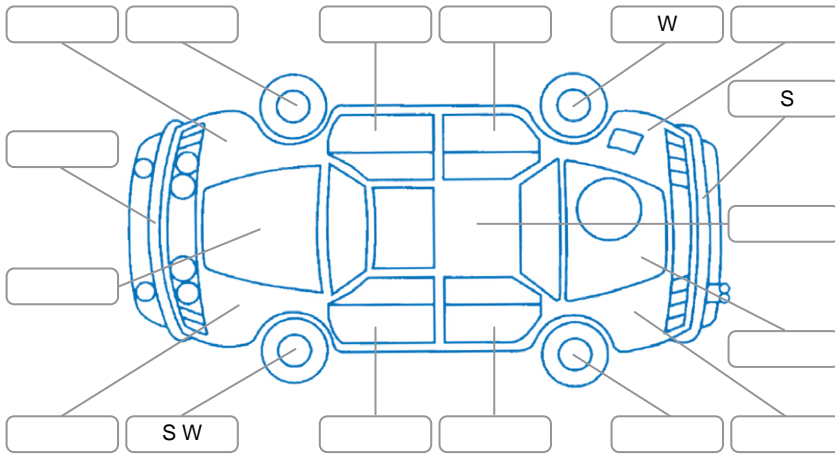

Key
 S = Scratch R = Rust C = Crack * = Decals W = Significant scuffs
 D = Dent PT = Paint defect P = Pin dent SC = Stone Chips

Note: some defects and blemishes may not be displayed in the diagram

Body Inspection Comments

Conditions During Body Inspection: Dry Wet

Under Carriage and Under Bonnet Inspection Comments

Interior Comments

Seats:	Good
Carpets:	Good
Panels:	Average
Dashboard:	Good

General Comments

Has EV charger

Road Conditions During Test Drive	Wet
Engine Timing Mechanism	Unknown
Evidence of Cam Belt Replacement	<input type="checkbox"/> Yes <input type="checkbox"/> No Kms
Inspected by:	Marlon Espena
Published by:	Syariah Saemo
Inspection Date:	11 Mar 2026