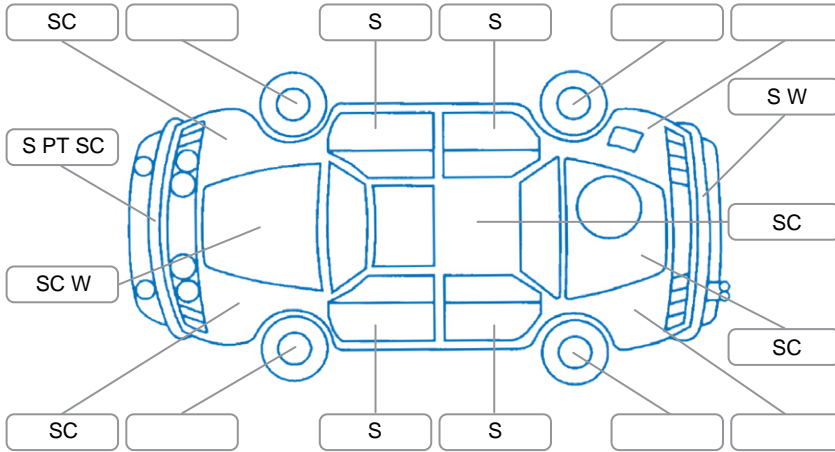

**Key**

S = Scratch    R = Rust    C = Crack    \* = Decals    W = Significant scuffs  
 D = Dent    PT = Paint defect    P = Pin dent    SC = Stone Chips

Note: some defects and blemishes may not be displayed in the diagram

**General Comments**

Drivers inner door handle worn

Road Conditions During Test Drive

Dry

Engine Timing Mechanism

Timing Chain

Evidence of Cam Belt Replacement

Yes     No