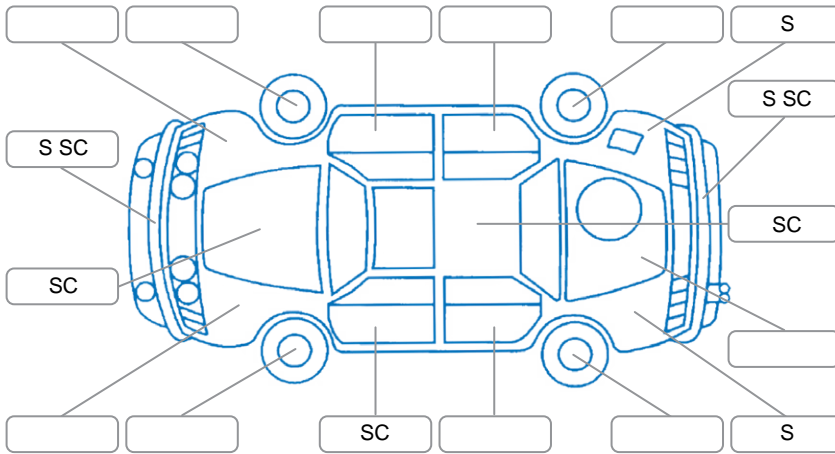

Report ID:	28,040,849	Version:	1
Created:	30 Mar 2026		

Make:	Honda	Model:	CR-V
Body Style:	Wagon	Year:	2018
Rego No.:	RQD397	Rego Expiry:	02 Aug 2026
WoF Expiry:	10 Apr 2027	Odometer:	89,550 Kms
Good No.:	28040849	VIN:	7AT08GFJX25000587
Next Service:	99313	Service History:	No

Key
 S = Scratch R = Rust C = Crack * = Decals W = Significant scuffs
 D = Dent PT = Paint defect P = Pin dent SC = Stone Chips

Note: some defects and blemishes may not be displayed in the diagram

Body Inspection Comments

Minor stonechips on windscreen

Conditions During Body Inspection

Dry

Under Carriage and Under Bonnet Inspection Comments

Front wheel drive

Interior Comments

Seats:	Good
Carpets:	Good
Panels:	Good
Dashboard:	Good