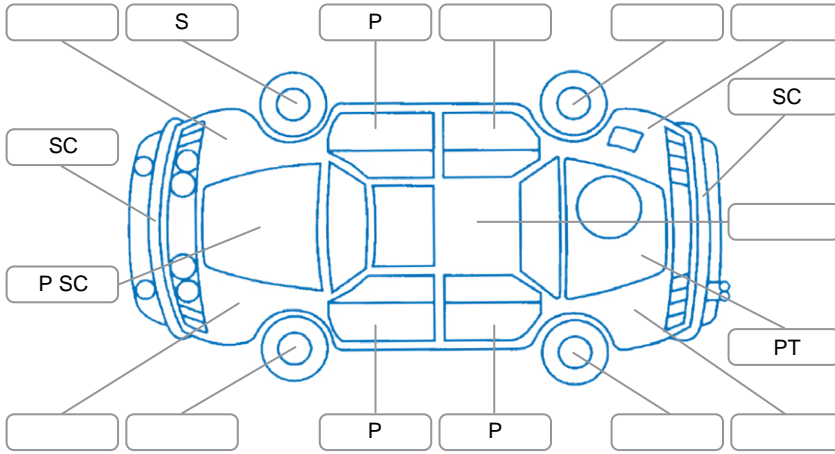

Key

S = Scratch R = Rust C = Crack * = Decals W = Significant scuffs
 D = Dent PT = Paint defect P = Pin dent SC = Stone Chips

Note: some defects and blemishes may not be displayed in the diagram

Body Inspection Comments

Front right fog light cover missing.

Conditions During Body Inspection

Dry

Under Carriage and Under Bonnet Inspection Comments

Interior Comments

Seats:	Good
Carpets:	Average
Panels:	Good
Dashboard:	Good

General Comments