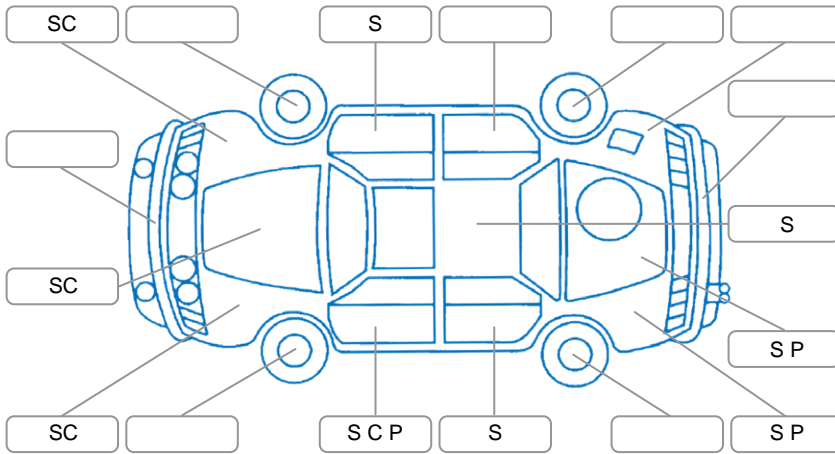

Report ID:	28,040,353	Version:	1
Created:	02 Apr 2026		

Make:	Honda	Model:	FIT
Body Style:	Hatchback	Year:	2013
Rego No.:	MHW900	Rego Expiry:	12 Aug 2025
WoF Expiry:		Odometer:	76,204 Kms
Good No.:	28040353	VIN:	7AT08G2YX19230637
Next Service:	86,000kms	Service History:	No

Key
 S = Scratch R = Rust C = Crack * = Decals W = Significant scuffs
 D = Dent PT = Paint defect P = Pin dent SC = Stone Chips

Note: some defects and blemishes may not be displayed in the diagram

Body Inspection Comments

Crack & hole in left side wing mirror cover.

Conditions During Body Inspection Dry

Under Carriage and Under Bonnet Inspection Comments

Interior Comments

Seats:	Good
Carpets:	Good
Panels:	Good
Dashboard:	Good