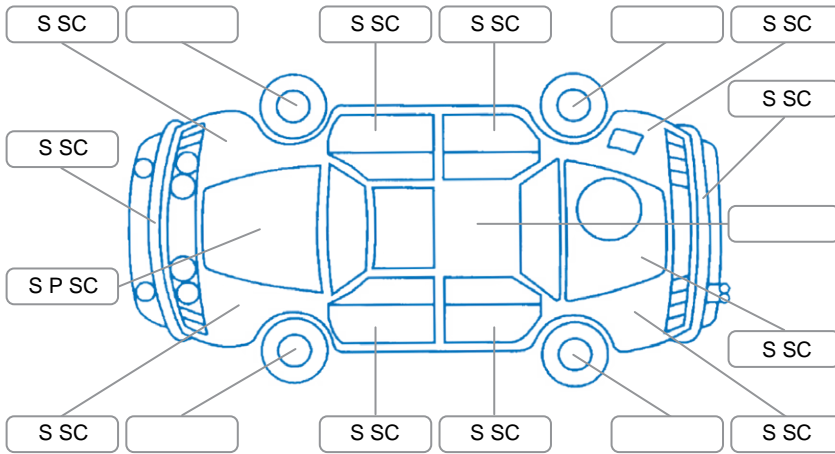

Report ID:	28,040,330	Version:	3
Created:	20 May 2026		

Make:	Hyundai	Model:	Santa FE
Body Style:	SUV	Year:	2021
Rego No.:	NJE394	Rego Expiry:	30 Oct 2026
WoF Expiry:	02 Dec 2026	Odometer:	220,809 Kms
Good No.:	28040330	VIN:	KMHS281CSLU314186
Next Service:	233000	Service History:	Yes

**Key**  
 S = Scratch    R = Rust    C = Crack    \* = Decals    W = Significant scuffs  
 D = Dent    PT = Paint defect    P = Pin dent    SC = Stone Chips

Note: some defects and blemishes may not be displayed in the diagram