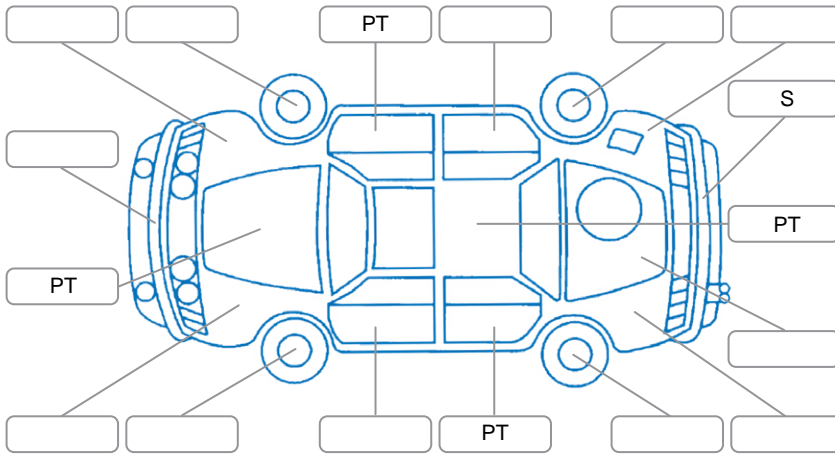

Key
 S = Scratch R = Rust C = Crack * = Decals W = Significant scuffs
 D = Dent PT = Paint defect P = Pin dent SC = Stone Chips

Note: some defects and blemishes may not be displayed in the diagram

Body Inspection Comments

Rear bumper not secured, engine oil leak,

Conditions During Body Inspection Dry

Under Carriage and Under Bonnet Inspection Comments

Interior Comments

Seats:	Average
Carpets:	Average
Panels:	Average
Dashboard:	Good