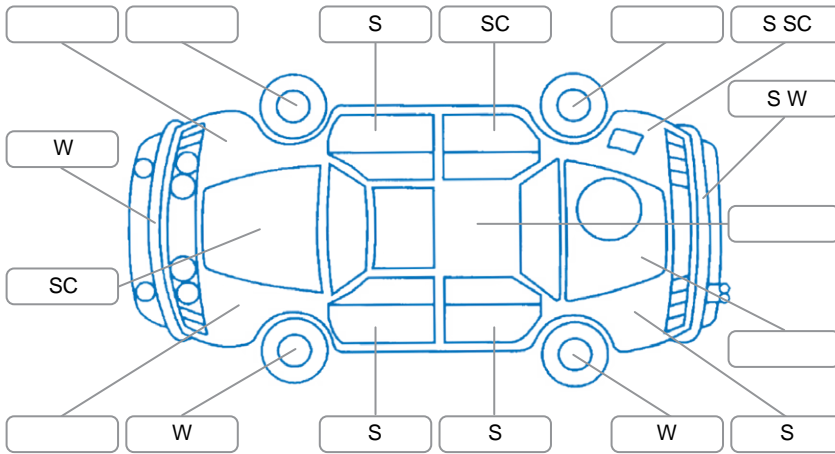

Report ID:	28,039,635	Version:	2
Created:	02 Apr 2026		

Make:	Toyota	Model:	Regius
Body Style:	Van	Year:	2018
Rego No.:	QNB85	Rego Expiry:	20 Mar 2026
WoF Expiry:	02 Apr 2027	Odometer:	84,245 Kms
Good No.:	28039635	VIN:	7AT0H63TX24017043
Next Service:	94,000 kms	Service History:	No

Key
 S = Scratch R = Rust C = Crack * = Decals W = Significant scuffs
 D = Dent PT = Paint defect P = Pin dent SC = Stone Chips

Note: some defects and blemishes may not be displayed in the diagram

Body Inspection Comments

Windscreen chip outside CVA.

Conditions During Body Inspection

Dry

Under Carriage and Under Bonnet Inspection Comments

Rear wheel drive.
 Freshly serviced.
 2 new tyres installed.

Interior Comments

Seats:	Average
Carpets:	Average
Panels:	Average
Dashboard:	Average