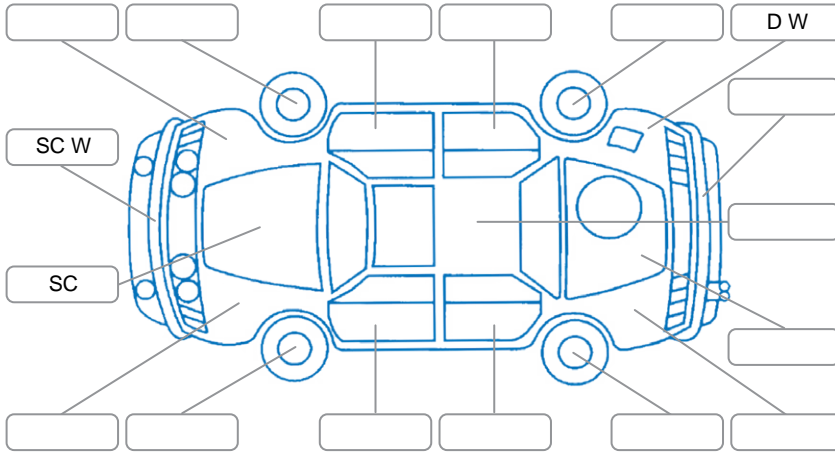

Report ID:	28,039,299	Version:	1
Created:	02 Apr 2026		

Make:	Mini	Model:	Cooper S
Body Style:	Hatchback	Year:	2013
Rego No.:	LSE373	Rego Expiry:	09 Oct 2026
WoF Expiry:	10 Apr 2027	Odometer:	136,411 Kms
Good No.:	28039299	VIN:	WMWSV32020T752982
Next Service:	145000	Service History:	No

Key
 S = Scratch R = Rust C = Crack * = Decals W = Significant scuffs
 D = Dent PT = Paint defect P = Pin dent SC = Stone Chips

Note: some defects and blemishes may not be displayed in the diagram

Body Inspection Comments

Bonnet trim damage

Conditions During Body Inspection: Wet

Under Carriage and Under Bonnet Inspection Comments

Interior Comments

Seats:	Good
Carpets:	Good
Panels:	Good
Dashboard:	Good

General Comments

Road Conditions During Test Drive	Wet	
Engine Timing Mechanism	Timing Chain	
Evidence of Cam Belt Replacement	<input type="checkbox"/> Yes <input type="checkbox"/> No	Kms
Inspected by:	Greg Morgan	
Published by:	Stuart Manson	
Inspection Date:	10 Mar 2026	