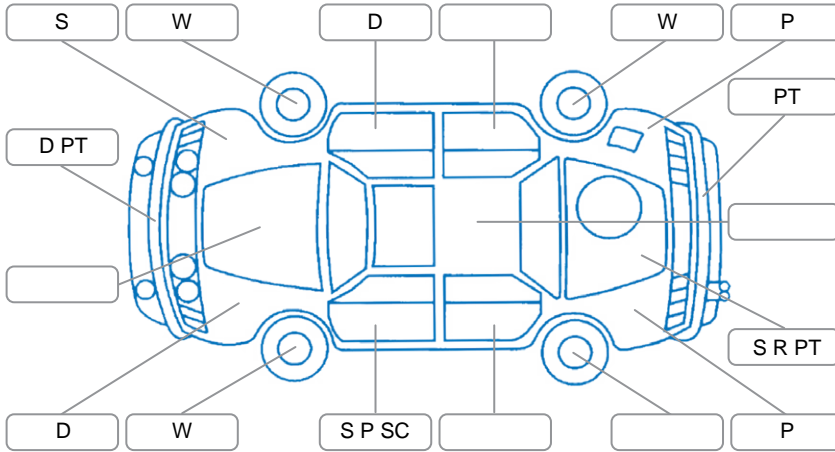

Report ID:	28,039,129	Version:	2
Created:	17 Apr 2026		

Make:	Holden	Model:	Barina
Body Style:	Hatchback	Year:	2007
Rego No.:	PLA888	Rego Expiry:	23 Jul 2026
WoF Expiry:	30 Apr 2027	Odometer:	34,535 Kms
Good No.:	28039129	VIN:	KL3SA086E7B775333
Next Service:	49,000 km	Service History:	No

Key

S = Scratch R = Rust C = Crack * = Decals W = Significant scuffs
 D = Dent PT = Paint defect P = Pin dent SC = Stone Chips

Note: some defects and blemishes may not be displayed in the diagram

Body Inspection Comments

Conditions During Body Inspection: Dry

Under Carriage and Under Bonnet Inspection Comments

Front wheel drive.
 Freshly serviced.
 Rear tyre tread cracking slightly.

Interior Comments

Seats:	Average
Carpets:	Average
Panels:	Average
Dashboard:	Average