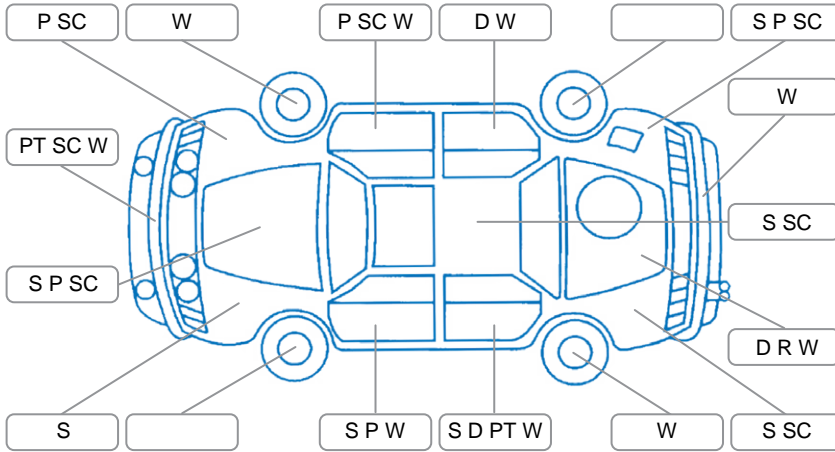

Report ID:	28,039,101	Version:	4
Created:	27 Mar 2026		

Make:	Hyundai	Model:	Iload
Body Style:	Van	Year:	2020
Rego No.:	MYW511	Rego Expiry:	16 Jul 2026
WoF Expiry:	26 Mar 2027	Odometer:	132,575 Kms
Good No.:	28039101	VIN:	KMFWBX7KLLU101345
Next Service:	142,575 Kms	Service History:	Yes

Key

S = Scratch R = Rust C = Crack * = Decals W = Significant scuffs
 D = Dent PT = Paint defect P = Pin dent SC = Stone Chips

Note: some defects and blemishes may not be displayed in the diagram

Body Inspection Comments

Stone chip in windscreen
 Multiple significant dents on tailgate

Conditions During Body Inspection Dry

Under Carriage and Under Bonnet Inspection Comments

Interior Comments

Seats:	Seats stained, rip on edge of driver's seat
Carpets:	Average
Panels:	Average
Dashboard:	Average