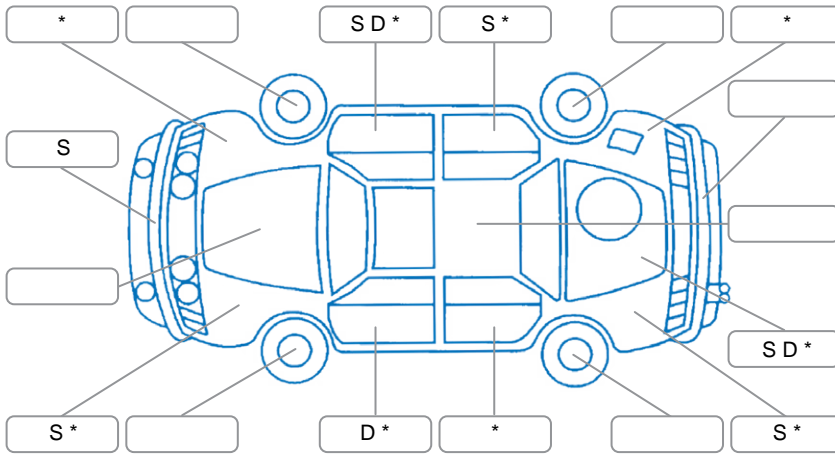

Report ID:	28,038,926	Version:	1
Created:	21 Mar 2026		

Make:	Nissan	Model:	Navara
Body Style:	Utility	Year:	2021
Rego No.:	NLC157	Rego Expiry:	19 Apr 2026
WoF Expiry:	15 Apr 2026	Odometer:	129,782 Kms
Good No.:	28038926	VIN:	MNTCB2D23A0019066
Next Service:	144,000 kms	Service History:	Yes

**Key**  
 S = Scratch    R = Rust    C = Crack    \* = Decals    W = Significant scuffs  
 D = Dent    PT = Paint defect    P = Pin dent    SC = Stone Chips

Note: some defects and blemishes may not be displayed in the diagram