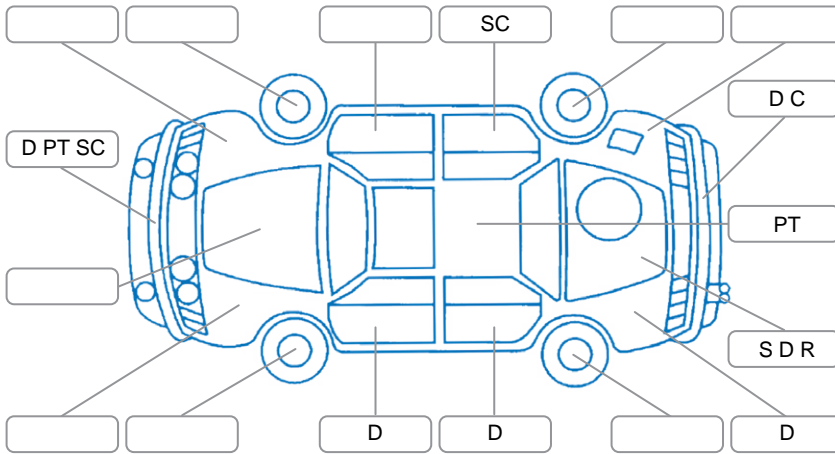

Report ID:	28,038,715	Version:	4
Created:	12 May 2026		

Make:	Hyundai	Model:	Iload
Body Style:	Van	Year:	2016
Rego No.:	KGD105	Rego Expiry:	21 Sep 2026
WoF Expiry:	06 Apr 2027	Odometer:	175,477 Kms
Good No.:	28038715	VIN:	KMFWBX7KMHU871802
Next Service:	185000 kms	Service History:	Yes

**Key**  
 S = Scratch    R = Rust    C = Crack    \* = Decals    W = Significant scuffs  
 D = Dent    PT = Paint defect    P = Pin dent    SC = Stone Chips

Note: some defects and blemishes may not be displayed in the diagram