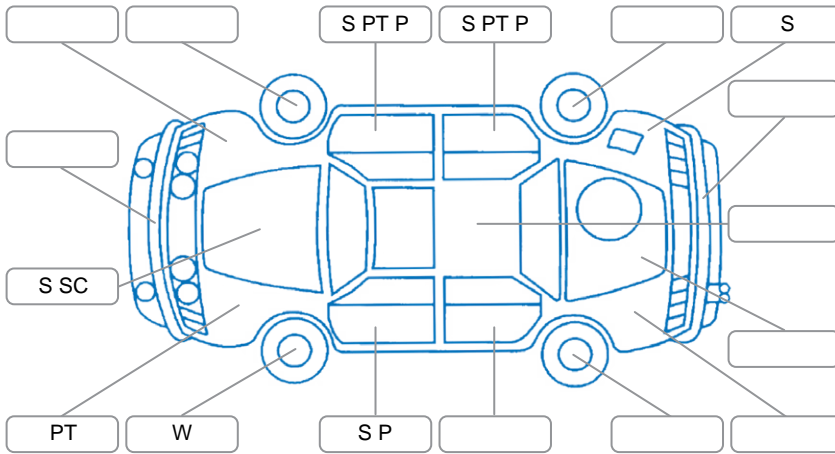

Report ID:	28,038,620	Version:	1
Created:	24 May 2026		

Make:	Holden	Model:	Colorado
Body Style:	Utility	Year:	2015
Rego No.:	JJH283	Rego Expiry:	30 Sep 2026
WoF Expiry:	03 Jun 2027	Odometer:	221,106 Kms
Good No.:	28038620	VIN:	MMU148CK0GH610367
Next Service:	231,000 Kms	Service History:	No

Key
 S = Scratch R = Rust C = Crack * = Decals W = Significant scuffs
 D = Dent PT = Paint defect P = Pin dent SC = Stone Chips

Note: some defects and blemishes may not be displayed in the diagram

Body Inspection Comments

Plastic trim faded.
 Under bonnet minor surface rust.

Conditions During Body Inspection Dry

Under Carriage and Under Bonnet Inspection Comments

Rear wheel drive.
 Freshly serviced.

Interior Comments

Seats:	Average
Carpets:	Average
Panels:	Average
Dashboard:	Average