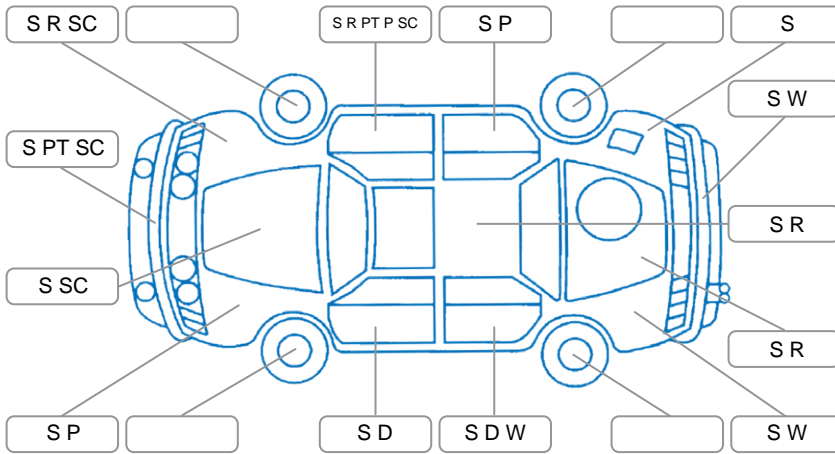

Report ID:	28,038,547	Version:	1
Created:	12 Mar 2026		

Make:	Toyota	Model:	Hilux
Body Style:	Utility	Year:	2018
Rego No.:	LSK400	Rego Expiry:	29 Jul 2026
WoF Expiry:	25 Aug 2026	Odometer:	216,129 Kms
Good No.:	28038547	VIN:	MR0KA3CD901215992
Next Service:	209,500	Service History:	No

Key

S = Scratch R = Rust C = Crack * = Decals W = Significant scuffs
 D = Dent PT = Paint defect P = Pin dent SC = Stone Chips

Note: some defects and blemishes may not be displayed in the diagram

Body Inspection Comments

- Left rear canopy door lock mechanism jammed
- Dent in left sill
- Rear canopy glass smashed
- Paint worn away in drivers door sill

Conditions During Body Inspection	Dry
-----------------------------------	-----

Under Carriage and Under Bonnet Inspection Comments

- Front tyres shoulder worn - right side showing cord
- Minor surface rust on chassis

Interior Comments

Seats:	Stains
Carpets:	Average
Panels:	Stains
Dashboard:	Average