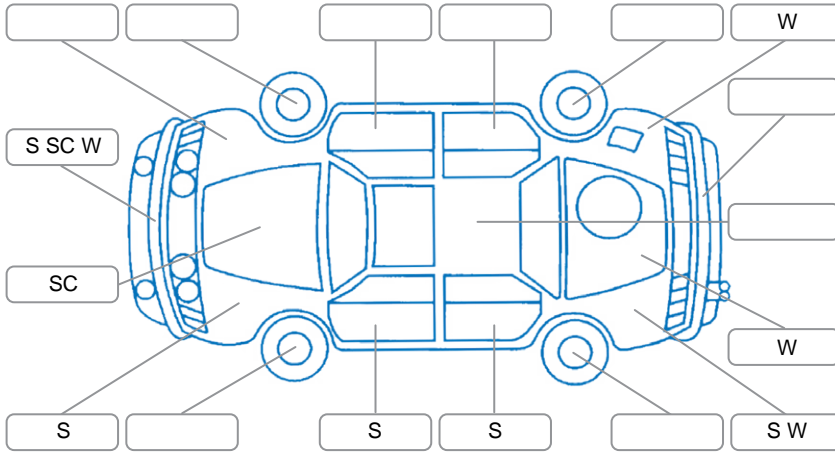

Report ID:	28,038,432	Version:	2
Created:	30 Apr 2026		

Make:	Ford	Model:	Ranger
Body Style:	Utility	Year:	2020
Rego No.:	MRQ268	Rego Expiry:	23 May 2026
WoF Expiry:	14 May 2027	Odometer:	79,146 Kms
Good No.:	28038432	VIN:	MPBUMFF60KX265573
Next Service:	90,000	Service History:	Yes

**Key**

S = Scratch    R = Rust    C = Crack    \* = Decals    W = Significant scuffs  
 D = Dent    PT = Paint defect    P = Pin dent    SC = Stone Chips

Note: some defects and blemishes may not be displayed in the diagram