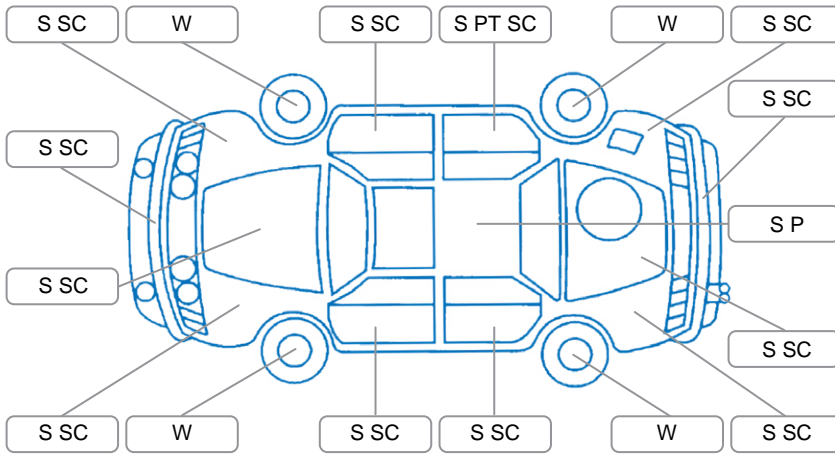

Report ID:	28,038,421	Version:	4
Created:	27 Mar 2026		

Make:	Mazda	Model:	Axela
Body Style:	Hatchback	Year:	2010
Rego No.:	JJE743	Rego Expiry:	13 Mar 2026
WoF Expiry:		Odometer:	138,461 Kms
Good No.:	28038421	VIN:	7AT0C13JX15109651
Next Service:	123500o	Service History:	No

Key
 S = Scratch R = Rust C = Crack * = Decals W = Significant scuffs
 D = Dent PT = Paint defect P = Pin dent SC = Stone Chips

Note: some defects and blemishes may not be displayed in the diagram

Body Inspection Comments

Stonechip in CVA/Top boot frame structure surface rust

Conditions During Body Inspection Dry

Under Carriage and Under Bonnet Inspection Comments

2wd/minor underbody surface rust/

Interior Comments

Seats:	Average
Carpets:	Average
Panels:	Average
Dashboard:	Average