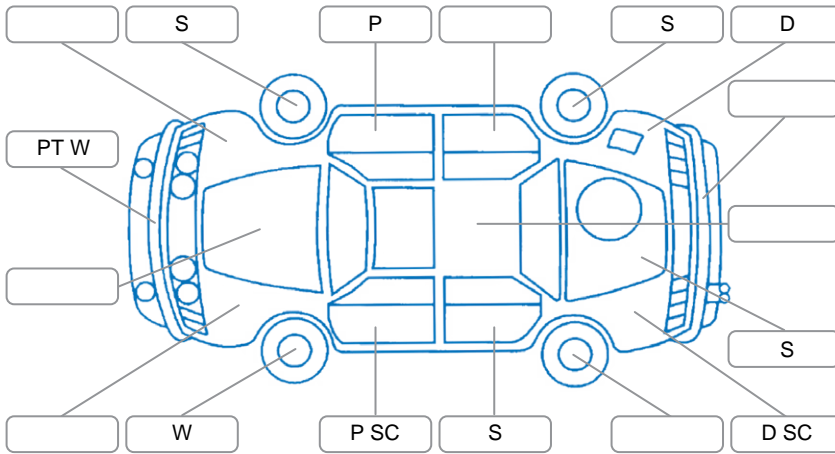

Report ID:	28,038,413	Version:	1
Created:	27 Mar 2026		

Make:	Nissan	Model:	Navara
Body Style:	Utility	Year:	2017
Rego No.:	KMS307	Rego Expiry:	09 Oct 2026
WoF Expiry:	06 Apr 2027	Odometer:	142,090 Kms
Good No.:	28038413	VIN:	MNTCB4D23A0013279
Next Service:	152,085kms	Service History:	No

Key
 S = Scratch R = Rust C = Crack * = Decals W = Significant scuffs
 D = Dent PT = Paint defect P = Pin dent SC = Stone Chips

Note: some defects and blemishes may not be displayed in the diagram

Body Inspection Comments

Brand new tyres on rear.

Conditions During Body Inspection Dry

Under Carriage and Under Bonnet Inspection Comments

Interior Comments

Seats:	Good
Carpets:	Good
Panels:	Good
Dashboard:	Good

General Comments

Road Conditions During Test Drive	Dry
Engine Timing Mechanism	Timing Chain
Evidence of Cam Belt Replacement	<input type="checkbox"/> Yes <input type="checkbox"/> No Kms