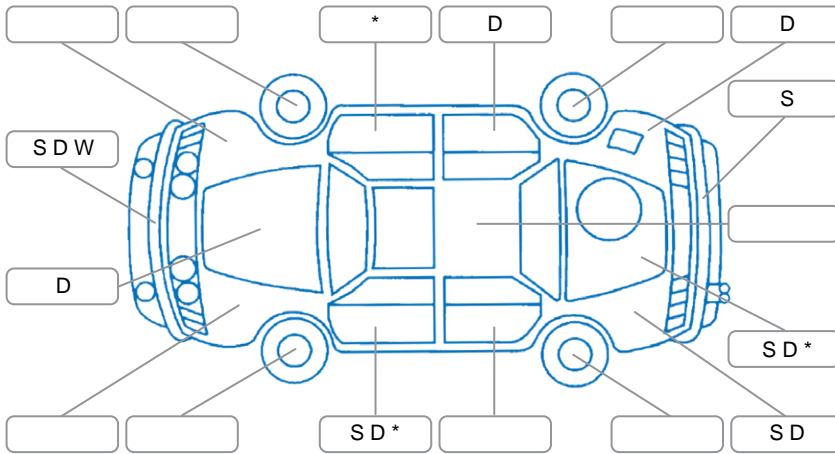

Report ID:	28,038,237	Version:	1
Created:	11 Mar 2026		

Make:	Ssangyong	Model:	Rhino
Body Style:	Utility	Year:	2021
Rego No.:	NTM301	Rego Expiry:	29 Sep 2026
WoF Expiry:	28 Feb 2026	Odometer:	72,369 Kms
Good No.:	28038237	VIN:	KPAYA1EESMP149751
Next Service:	69,394 kms	Service History:	Yes

**Key**  
 S = Scratch    R = Rust    C = Crack    \* = Decals    W = Significant scuffs  
 D = Dent    PT = Paint defect    P = Pin dent    SC = Stone Chips

Note: some defects and blemishes may not be displayed in the diagram