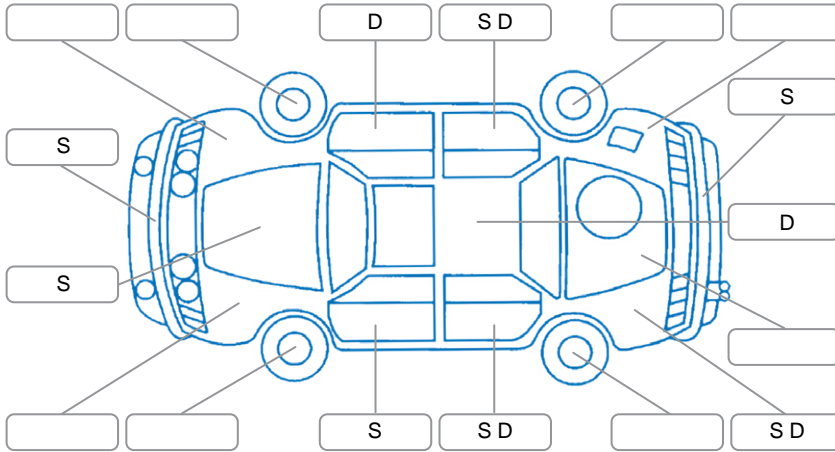

Report ID:	28,038,228	Version:	1
Created:	12 Mar 2026		

Make:	Hyundai	Model:	Staria Load
Body Style:	Van	Year:	2022
Rego No.:	PLD93	Rego Expiry:	25 Aug 2026
WoF Expiry:	26 Aug 2026	Odometer:	49,758 Kms
Good No.:	28038228	VIN:	KMFYFX71MNU036408
Next Service:	52,000 kms	Service History:	Yes

Key

S = Scratch R = Rust C = Crack * = Decals W = Significant scuffs
 D = Dent PT = Paint defect P = Pin dent SC = Stone Chips

Note: some defects and blemishes may not be displayed in the diagram

Body Inspection Comments

Driver seat belt frayed, windscreen cracked cva, interior both plastic side cover torn, interior L wheel arc dent, tail gate body seal torn, L rear top side panel dent,

Conditions During Body Inspection