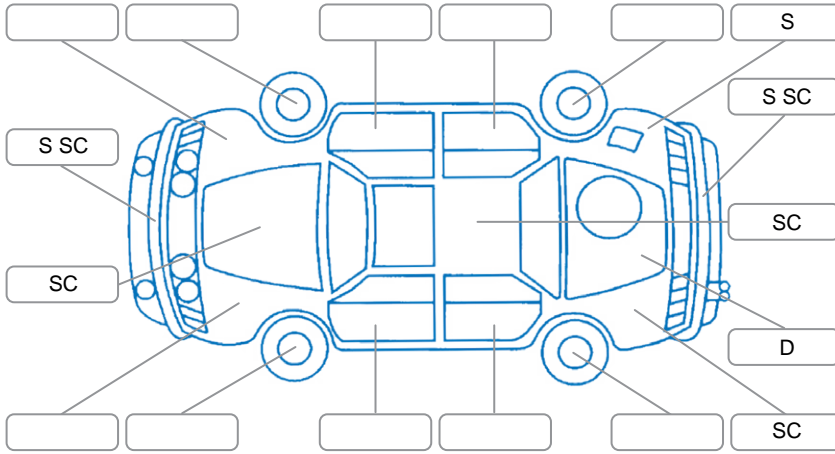

Report ID:	28,038,076	Version:	1
Created:	24 Mar 2026		

Make:	Hyundai	Model:	I30
Body Style:	Hatchback	Year:	2012
Rego No.:	GLG188	Rego Expiry:	22 Jul 2026
WoF Expiry:	06 Apr 2027	Odometer:	200,230 Kms
Good No.:	28038076	VIN:	KMHD351EMDU011607
Next Service:	210230	Service History:	No

Key

S = Scratch R = Rust C = Crack * = Decals W = Significant scuffs
 D = Dent PT = Paint defect P = Pin dent SC = Stone Chips

Note: some defects and blemishes may not be displayed in the diagram

Body Inspection Comments

Minor stonechips/crack on windscreen

Conditions During Body Inspection

Dry

Under Carriage and Under Bonnet Inspection Comments

Front wheel drive

Interior Comments

Seats:	Good
Carpets:	Good
Panels:	Good
Dashboard:	Good