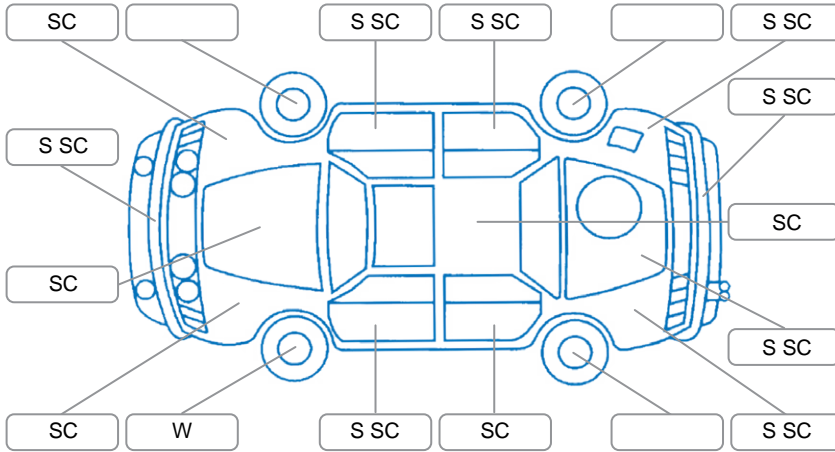

Report ID:	28,038,069	Version:	1
Created:	27 Mar 2026		

Make:	Mazda	Model:	Mazda3
Body Style:	Sedan	Year:	2006
Rego No.:	DKD755	Rego Expiry:	09 Apr 2026
WoF Expiry:	10 Apr 2027	Odometer:	197,815 Kms
Good No.:	28038069	VIN:	JM0BK103200300069
Next Service:	207815	Service History:	No

Key
 S = Scratch R = Rust C = Crack * = Decals W = Significant scuffs
 D = Dent PT = Paint defect P = Pin dent SC = Stone Chips

Note: some defects and blemishes may not be displayed in the diagram

Body Inspection Comments

Minor stonechips on windscreen

Conditions During Body Inspection Dry

Under Carriage and Under Bonnet Inspection Comments

Front wheel drive

Interior Comments

Seats:	Good
Carpets:	Good
Panels:	Good
Dashboard:	dash is cracked-Average