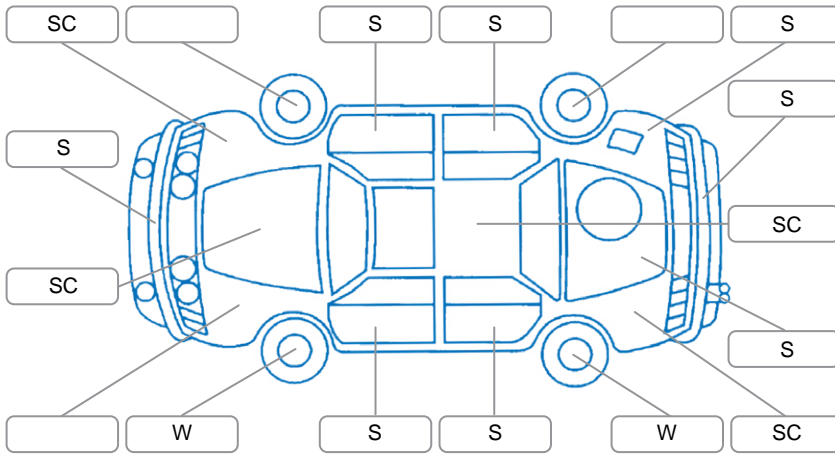

Report ID:	28,038,069	Version:	3
Created:	20 May 2026		

Make:	Mazda	Model:	Mazda3
Body Style:	Sedan	Year:	2006
Rego No.:	DKD755	Rego Expiry:	09 Apr 2026
WoF Expiry:	21 May 2026	Odometer:	197,815 Kms
Good No.:	28038069	VIN:	JM0BK103200300069
Next Service:	207815	Service History:	No

**Key**  
 S = Scratch    R = Rust    C = Crack    \* = Decals    W = Significant scuffs  
 D = Dent    PT = Paint defect    P = Pin dent    SC = Stone Chips

Note: some defects and blemishes may not be displayed in the diagram