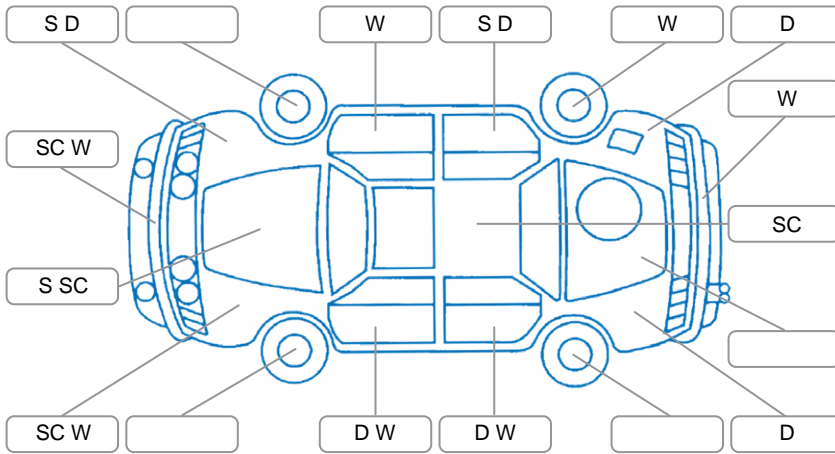

Report ID:	28,038,053	Version:	3
Created:	07 Apr 2026		

Make:	Toyota	Model:	Highlander
Body Style:	SUV	Year:	2010
Rego No.:	FGJ777	Rego Expiry:	14 Aug 2026
WoF Expiry:	12 Mar 2027	Odometer:	153,019 Kms
Good No.:	28038053	VIN:	JTEES41A202152537
Next Service:	165,000km	Service History:	Yes

**Key**  
 S = Scratch    R = Rust    C = Crack    \* = Decals    W = Significant scuffs  
 D = Dent    PT = Paint defect    P = Pin dent    SC = Stone Chips

Note: some defects and blemishes may not be displayed in the diagram