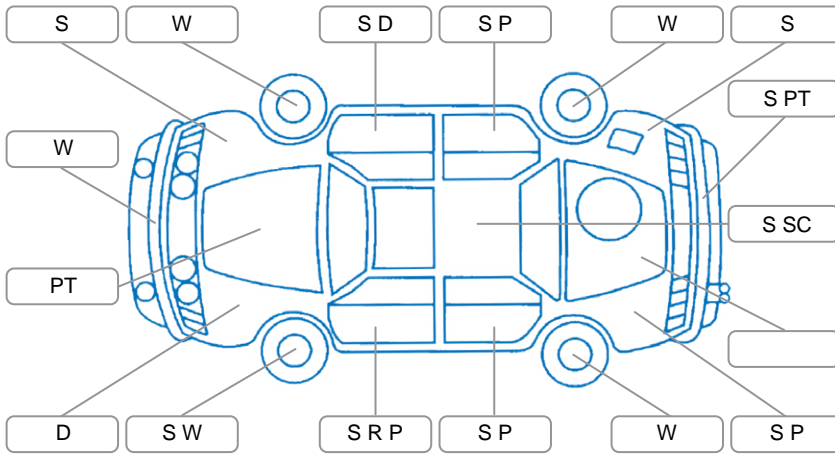

Key
 S = Scratch R = Rust C = Crack * = Decals W = Significant scuffs
 D = Dent PT = Paint defect P = Pin dent SC = Stone Chips

Note: some defects and blemishes may not be displayed in the diagram

Body Inspection Comments

Conditions During Body Inspection: Dry

Under Carriage and Under Bonnet Inspection Comments

Rear wheel drive.
 Freshly serviced.

Interior Comments

Seats:	Average
Carpets:	Average
Panels:	Average
Dashboard:	Average