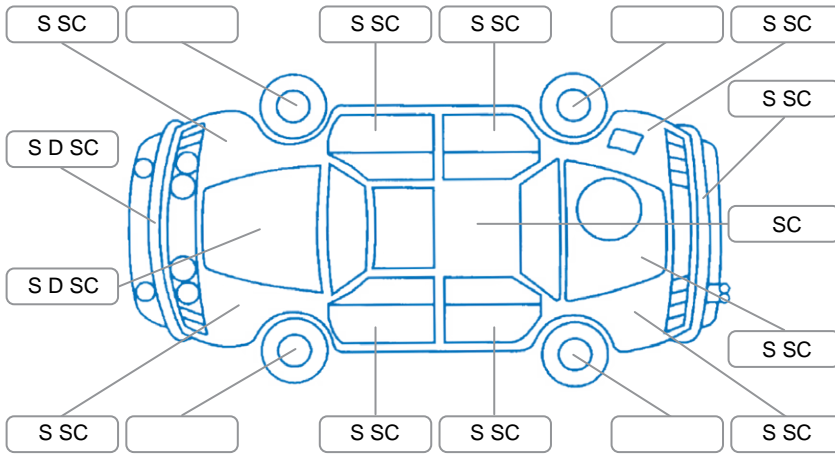

Report ID:	28,037,981	Version:	2
Created:	17 Apr 2026		

Make:	Mitsubishi	Model:	Outlander
Body Style:	Wagon	Year:	2007
Rego No.:	JLD522	Rego Expiry:	07 Apr 2026
WoF Expiry:	15 Apr 2027	Odometer:	163,758 Kms
Good No.:	28037981	VIN:	7AT0CJ3MX15107498
Next Service:	170000	Service History:	No

Key

S = Scratch R = Rust C = Crack * = Decals W = Significant scuffs
 D = Dent PT = Paint defect P = Pin dent SC = Stone Chips

Note: some defects and blemishes may not be displayed in the diagram

Body Inspection Comments

Minor stone chips - NEW VTNZ WOF

Conditions During Body Inspection

Dry

Under Carriage and Under Bonnet Inspection Comments

4WD

Interior Comments

Seats:	Good
Carpets:	Good
Panels:	Good
Dashboard:	Good

General Comments

Road Conditions During Test Drive

Dry

Engine Timing Mechanism

Timing Chain

Evidence of Cam Belt Replacement

Yes No

Kms

Inspected by: Cameron Senior-Arnold