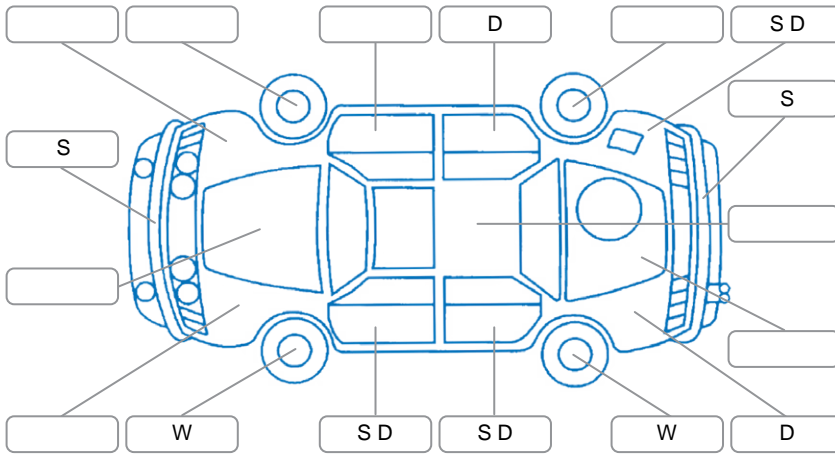

Report ID:	28,037,923	Version:	1
Created:	12 Mar 2026		

Make:	Hyundai	Model:	Santa FE
Body Style:	SUV	Year:	2021
Rego No.:	NYM203	Rego Expiry:	16 Dec 2026
WoF Expiry:	20 Nov 2026	Odometer:	89,988 Kms
Good No.:	28037923	VIN:	KMHS381KSNU402082
Next Service:	88,520kms	Service History:	Yes

**Key**  
 S = Scratch    R = Rust    C = Crack    \* = Decals    W = Significant scuffs  
 D = Dent    PT = Paint defect    P = Pin dent    SC = Stone Chips

Note: some defects and blemishes may not be displayed in the diagram

### General Comments

Driver body seal torn,

Road Conditions During Test Drive    Dry

Engine Timing Mechanism    Timing Chain

Evidence of Cam Belt Replacement     Yes     No    Kms

Inspected by:    Marlon Espena