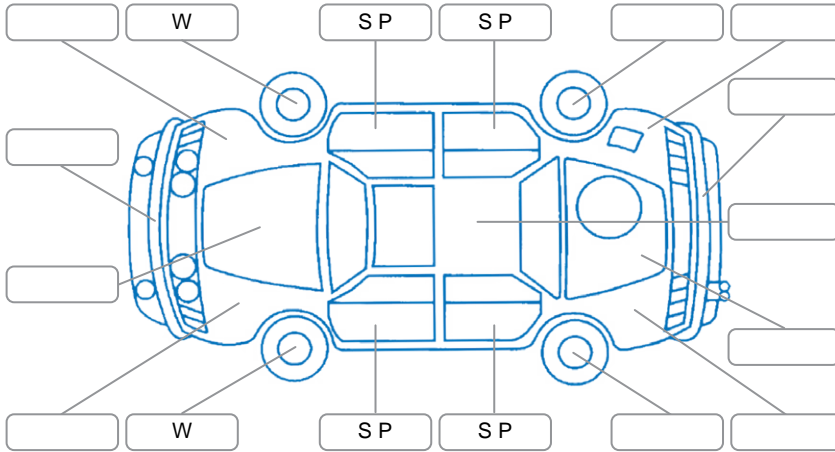

Key

S = Scratch R = Rust C = Crack * = Decals W = Significant scuffs
 D = Dent PT = Paint defect P = Pin dent SC = Stone Chips

Note: some defects and blemishes may not be displayed in the diagram

Body Inspection Comments

Conditions During Body Inspection: Dry

Under Carriage and Under Bonnet Inspection Comments

4-wheel drive.
Freshly serviced.

Interior Comments

Seats:	Average
Carpets:	Average
Panels:	Average
Dashboard:	Average