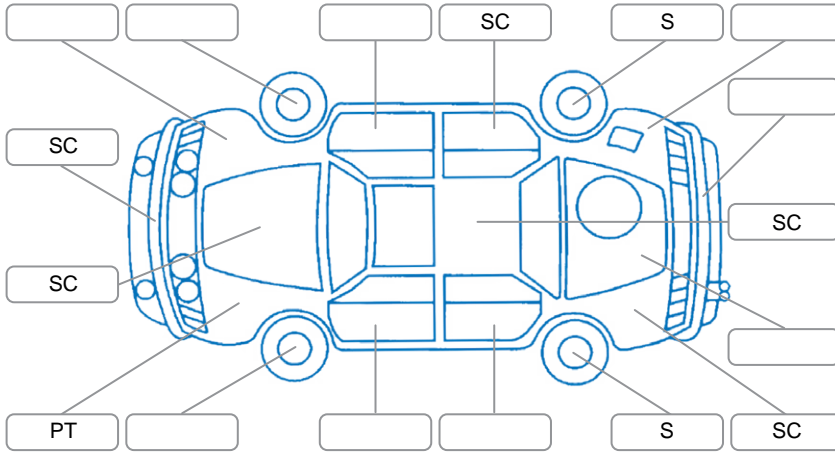

Report ID:	28,037,284	Version:	3
Created:	01 Apr 2026		

Make:	Toyota	Model:	Avensis
Body Style:	Wagon	Year:	2013
Rego No.:	NFZ780	Rego Expiry:	21 Mar 2026
WoF Expiry:	06 Mar 2027	Odometer:	129,629 Kms
Good No.:	28037284	VIN:	7AT0H63MX20008691
Next Service:	135,000kms	Service History:	No

Key

S = Scratch R = Rust C = Crack * = Decals W = Significant scuffs
 D = Dent PT = Paint defect P = Pin dent SC = Stone Chips

Note: some defects and blemishes may not be displayed in the diagram

Body Inspection Comments

Conditions During Body Inspection

Dry

Under Carriage and Under Bonnet Inspection Comments

Interior Comments

Seats:	Good
Carpets:	Average
Panels:	R/F grab handle damaged. scuffs on console.
Dashboard:	Scratches on glovebox lid.