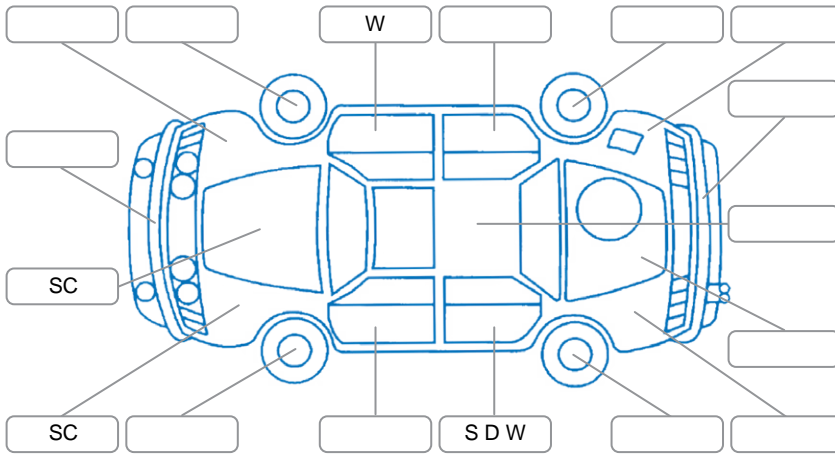

Report ID:	28,037,056	Version:	2
Created:	14 Apr 2026		

Make:	Nissan	Model:	NV350
Body Style:	Van	Year:	2020
Rego No.:	QBE498	Rego Expiry:	01 Sep 2026
WoF Expiry:	15 Apr 2027	Odometer:	57,210 Kms
Good No.:	28037056	VIN:	7AT0DH8RX23124775
Next Service:	67000	Service History:	No

**Key**  
 S = Scratch    R = Rust    C = Crack    \* = Decals    W = Significant scuffs  
 D = Dent    PT = Paint defect    P = Pin dent    SC = Stone Chips

Note: some defects and blemishes may not be displayed in the diagram