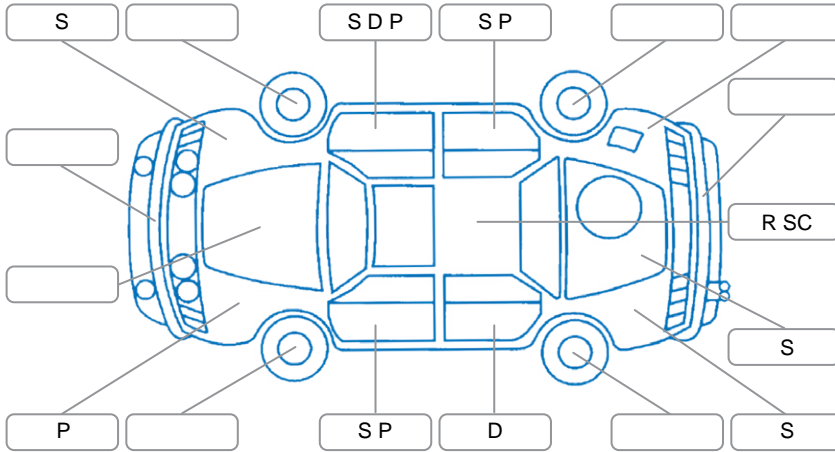

Report ID:	28,036,184	Version:	1
Created:	09 Mar 2026		

Make:	Holden	Model:	Colorado
Body Style:	Utility	Year:	2013
Rego No.:	GSL840	Rego Expiry:	
WoF Expiry:	10 Sep 2025	Odometer:	173,537 Kms
Good No.:	28036184	VIN:	MMU148MH0DH668421
Next Service:	169802	Service History:	No

Key

S = Scratch R = Rust C = Crack * = Decals W = Significant scuffs
 D = Dent PT = Paint defect P = Pin dent SC = Stone Chips

Note: some defects and blemishes may not be displayed in the diagram

Body Inspection Comments