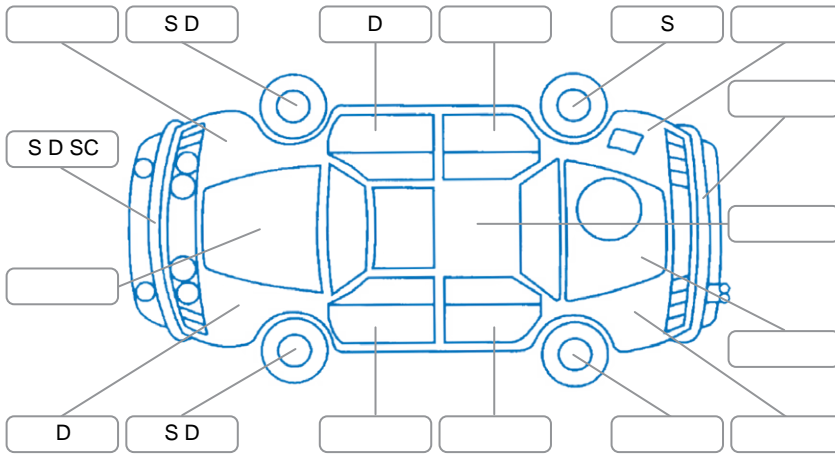

Report ID:	28,035,741	Version:	3
Created:	12 Apr 2026		

Make:	BMW	Model:	120i
Body Style:	Wagon	Year:	2013
Rego No.:	MLB315	Rego Expiry:	26 Mar 2026
WoF Expiry:	30 Oct 2026	Odometer:	124,380 Kms
Good No.:	28035741	VIN:	WBA1A32030VU69003
Next Service:	no sticker	Service History:	No

Key
 S = Scratch R = Rust C = Crack * = Decals W = Significant scuffs
 D = Dent PT = Paint defect P = Pin dent SC = Stone Chips

Note: some defects and blemishes may not be displayed in the diagram

Body Inspection Comments