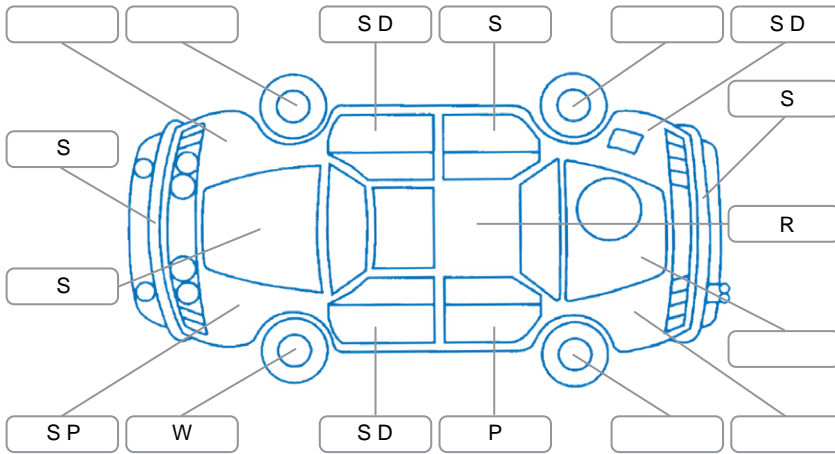

Key
 S = Scratch R = Rust C = Crack * = Decals W = Significant scuffs
 D = Dent PT = Paint defect P = Pin dent SC = Stone Chips

Note: some defects and blemishes may not be displayed in the diagram

Body Inspection Comments

Conditions During Body Inspection	Dry
-----------------------------------	-----

Under Carriage and Under Bonnet Inspection Comments

4WD

Interior Comments

Seats:	FR seat base pad torn
Carpets:	Good
Panels:	RR door interior trim scratches
Dashboard:	Good