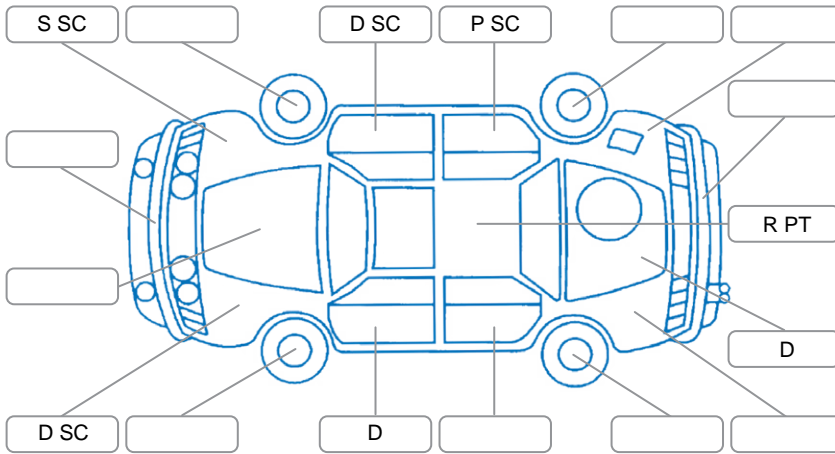

Report ID:	28,035,495	Version:	1
Created:	19 Mar 2026		

Make:	Ford	Model:	Ranger
Body Style:	Utility	Year:	2013
Rego No.:	HDJ833	Rego Expiry:	03 Jun 2026
WoF Expiry:	16 Feb 2027	Odometer:	241,831 Kms
Good No.:	28035495	VIN:	MNAUM1F50DW213597
Next Service:	251,000 km	Service History:	No

Key
 S = Scratch R = Rust C = Crack * = Decals W = Significant scuffs
 D = Dent PT = Paint defect P = Pin dent SC = Stone Chips

Note: some defects and blemishes may not be displayed in the diagram

Body Inspection Comments

L/H tray door missing.
 Windscreen edges delaminating slightly.

Conditions During Body Inspection Dry

Under Carriage and Under Bonnet Inspection Comments

4-wheel drive.
 Freshly serviced.
 Engine and trans metal skid plate covers minor damage.