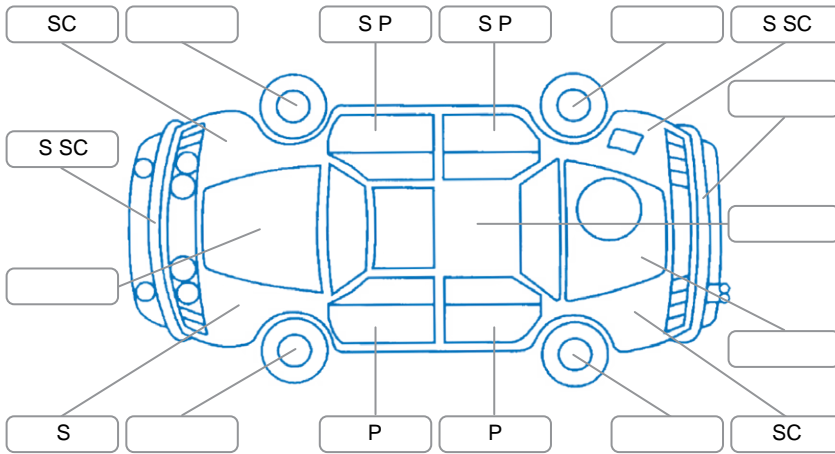

Key

S = Scratch R = Rust C = Crack * = Decals W = Significant scuffs
 D = Dent PT = Paint defect P = Pin dent SC = Stone Chips

Note: some defects and blemishes may not be displayed in the diagram

Body Inspection Comments

Conditions During Body Inspection: Dry

Under Carriage and Under Bonnet Inspection Comments

4-wheel drive.
Freshly serviced.

Interior Comments

Seats:	Average
Carpets:	Average
Panels:	Average
Dashboard:	Average