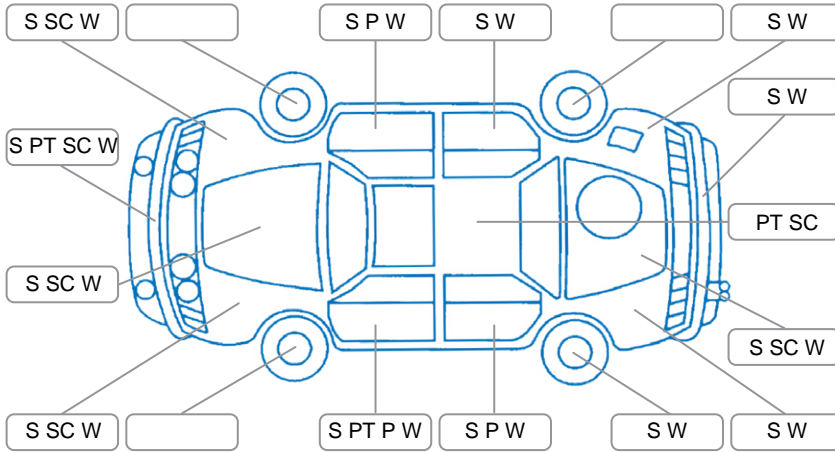

Key

S = Scratch R = Rust C = Crack * = Decals W = Significant scuffs
 D = Dent PT = Paint defect P = Pin dent SC = Stone Chips

Note: some defects and blemishes may not be displayed in the diagram

Body Inspection Comments

Rear left window tint is warping

Conditions During Body Inspection

Dry

Under Carriage and Under Bonnet Inspection Comments

minor oil leak

Interior Comments

Seats:	Good
Carpets:	Good
Panels:	Good
Dashboard:	Good