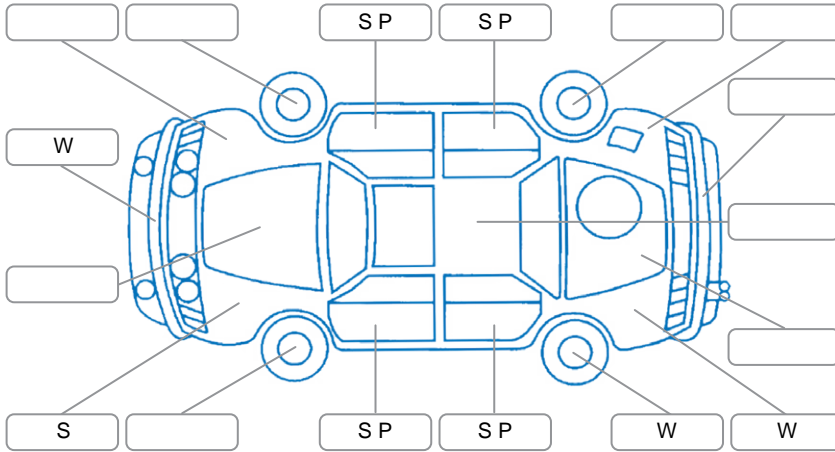

Report ID:	28,035,112	Version:	1
Created:	24 Apr 2026		

Make:	Subaru	Model:	Impreza
Body Style:	Wagon	Year:	2012
Rego No.:	NCT735	Rego Expiry:	16 Aug 2026
WoF Expiry:	18 Dec 2026	Odometer:	146,356 Kms
Good No.:	28035112	VIN:	7AT0GF09X20009938
Next Service:	156,000 kms	Service History:	No

**Key**

S = Scratch    R = Rust    C = Crack    \* = Decals    W = Significant scuffs  
 D = Dent    PT = Paint defect    P = Pin dent    SC = Stone Chips

Note: some defects and blemishes may not be displayed in the diagram