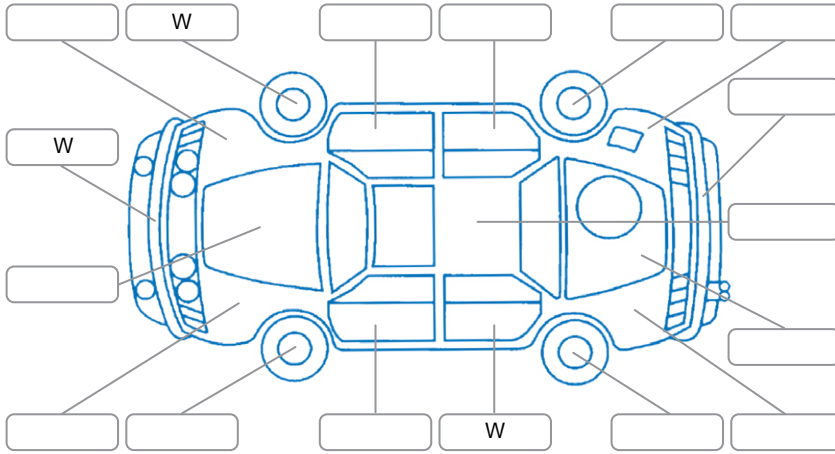

Key

S = Scratch R = Rust C = Crack * = Decals W = Significant scuffs
 D = Dent PT = Paint defect P = Pin dent SC = Stone Chips

Note: some defects and blemishes may not be displayed in the diagram

Body Inspection Comments

Conditions During Body Inspection	Dry
-----------------------------------	-----

Under Carriage and Under Bonnet Inspection Comments

Front wheel drive.

Interior Comments

Seats:	Average
Carpets:	Average
Panels:	Average
Dashboard:	Average