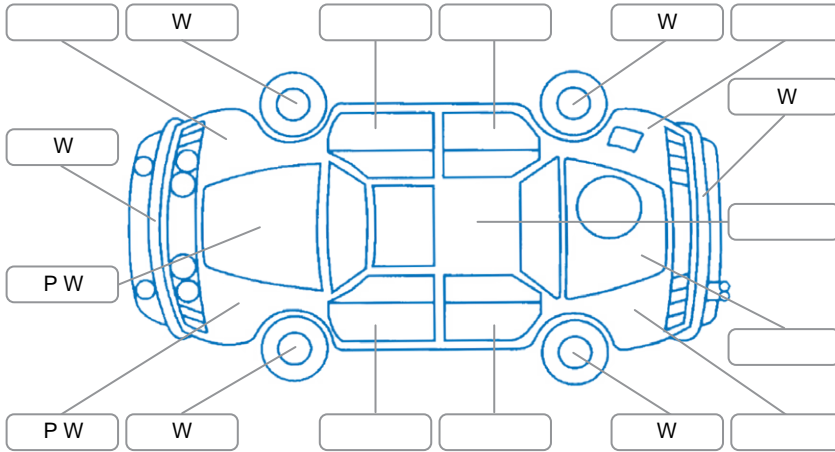

Key

S = Scratch R = Rust C = Crack * = Decals W = Significant scuffs
 D = Dent PT = Paint defect P = Pin dent SC = Stone Chips

Note: some defects and blemishes may not be displayed in the diagram

Body Inspection Comments

Conditions During Body Inspection: Dry

Under Carriage and Under Bonnet Inspection Comments

- Oil leak (requires further investigation)
- Gearbox seepage (requires further investigation)

Interior Comments