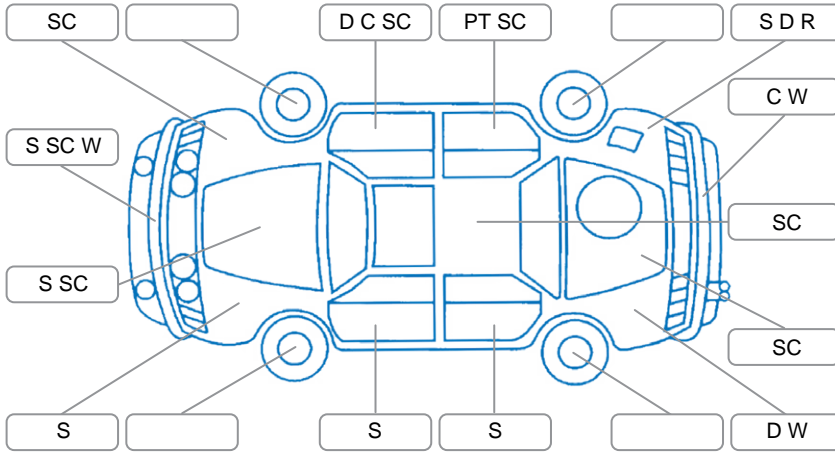

Report ID:	28,034,971	Version:	1
Created:	26 Mar 2026		

Make:	Suzuki	Model:	Swift
Body Style:	Hatchback	Year:	2013
Rego No.:	NJG168	Rego Expiry:	01 Aug 2026
WoF Expiry:		Odometer:	190,052 Kms
Good No.:	28034971	VIN:	7AT0GK0CX21228575
Next Service:	200000	Service History:	No

Key

S = Scratch R = Rust C = Crack * = Decals W = Significant scuffs
 D = Dent PT = Paint defect P = Pin dent SC = Stone Chips

Note: some defects and blemishes may not be displayed in the diagram

Body Inspection Comments

Headlights faded. Rear bumper poor fit. Paint peeling off RR door.

Conditions During Body Inspection

Dry

Under Carriage and Under Bonnet Inspection Comments

Battery failed.

Interior Comments

Seats:	Average
Carpets:	ware patch drivers footwell.
Panels:	Average wear and tear
Dashboard:	Average