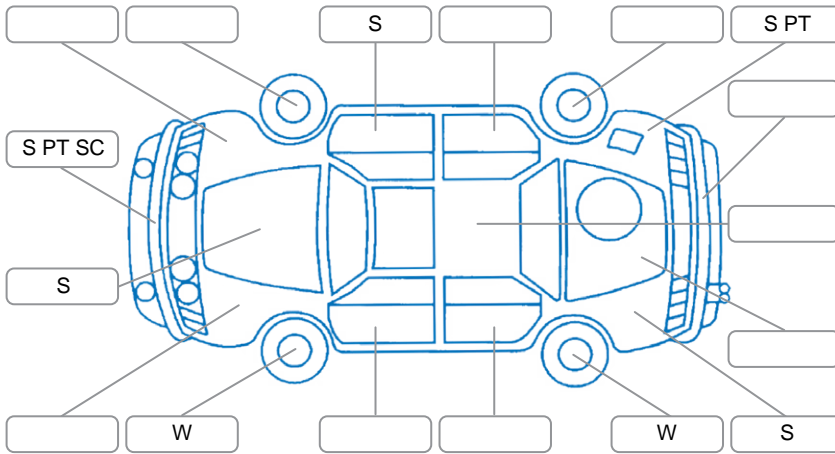

Report ID:	28,034,857	Version:	2
Created:	24 Apr 2026		

Make:	Toyota	Model:	86
Body Style:	Sports Car	Year:	2012
Rego No.:	NDE109	Rego Expiry:	22 Aug 2026
WoF Expiry:	27 Dec 2026	Odometer:	61,669 Kms
Good No.:	28034857	VIN:	7AT0H65RX20019236
Next Service:	71,000 kms	Service History:	No

Key
 S = Scratch R = Rust C = Crack * = Decals W = Significant scuffs
 D = Dent PT = Paint defect P = Pin dent SC = Stone Chips

Note: some defects and blemishes may not be displayed in the diagram

Body Inspection Comments

Conditions During Body Inspection	Dry
-----------------------------------	-----

Under Carriage and Under Bonnet Inspection Comments

Rear wheel drive.
 Freshly serviced.

Interior Comments

Seats:	Average
Carpets:	Average
Panels:	Average
Dashboard:	Average