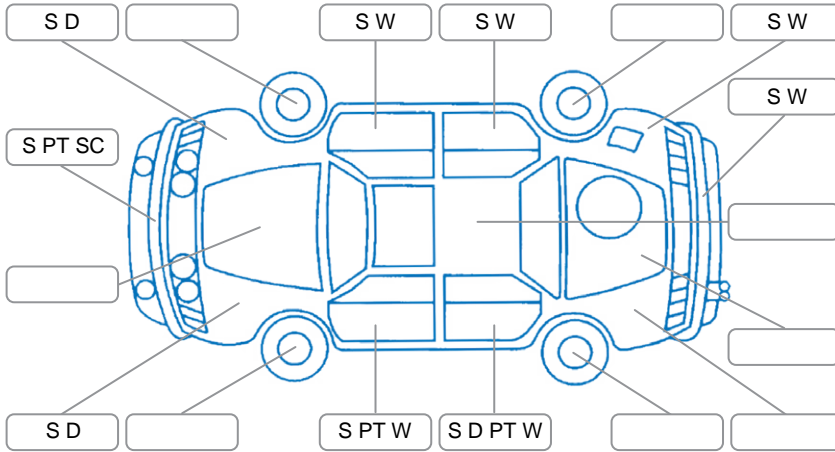

Report ID:	28,034,764	Version:	1
Created:	01 Apr 2026		

Make:	KIA	Model:	Sportage
Body Style:	SUV	Year:	2017
Rego No.:	KKE28	Rego Expiry:	16 Apr 2026
WoF Expiry:	26 Mar 2027	Odometer:	102,563 Kms
Good No.:	28034764	VIN:	KNAPM81AMH7212263
Next Service:	112500	Service History:	Yes

**Key**

S = Scratch    R = Rust    C = Crack    \* = Decals    W = Significant scuffs  
 D = Dent    PT = Paint defect    P = Pin dent    SC = Stone Chips

Note: some defects and blemishes may not be displayed in the diagram