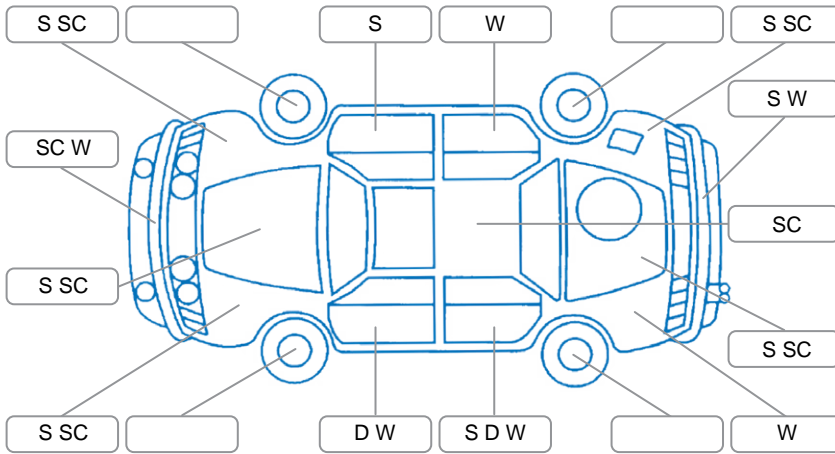

Key

S = Scratch R = Rust C = Crack * = Decals W = Significant scuffs
 D = Dent PT = Paint defect P = Pin dent SC = Stone Chips

Note: some defects and blemishes may not be displayed in the diagram

Body Inspection Comments

Conditions During Body Inspection: Dry

Under Carriage and Under Bonnet Inspection Comments

4WD

Interior Comments

Seats:	Good
Carpets:	Good
Panels:	Good
Dashboard:	Good

General Comments

Road Conditions During Test Drive	Dry	
Engine Timing Mechanism	Timing Chain	
Evidence of Cam Belt Replacement	<input type="checkbox"/> Yes <input type="checkbox"/> No	Kms
Inspected by:	Rowan Fey	
Published by:	Neave Sines	
Inspection Date:	10 Mar 2026	