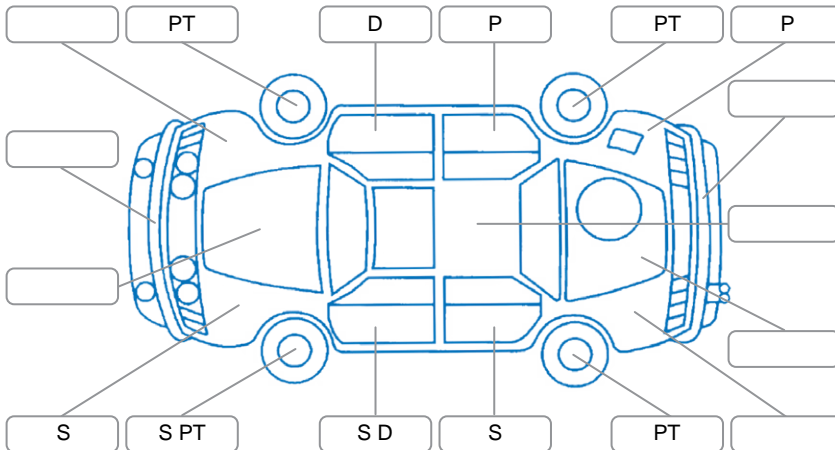

Make:	Toyota	Model:	Corolla
Body Style:	Hatchback	Year:	2018
Rego No.:	LTL161	Rego Expiry:	20 Jun 2026
WoF Expiry:	02 Apr 2027	Odometer:	90,777 Kms
Good No.:	28034520	VIN:	JTNK43BE103007685
Next Service:	100,816 Kms	Service History:	Yes

Key
 S = Scratch R = Rust C = Crack * = Decals W = Significant scuffs
 D = Dent PT = Paint defect P = Pin dent SC = Stone Chips

Note: some defects and blemishes may not be displayed in the diagram

Body Inspection Comments

Conditions During Body Inspection: Dry

Under Carriage and Under Bonnet Inspection Comments

Interior Comments

Seats:	Good
Carpets:	Good
Panels:	Good
Dashboard:	Good

General Comments

Road Conditions During Test Drive	Dry	
Engine Timing Mechanism	Timing Chain	
Evidence of Cam Belt Replacement	<input type="checkbox"/> Yes <input type="checkbox"/> No	Kms
Inspected by:	Haden Brown	
Published by:	Harry Dodds	
Inspection Date:	08 Mar 2026	